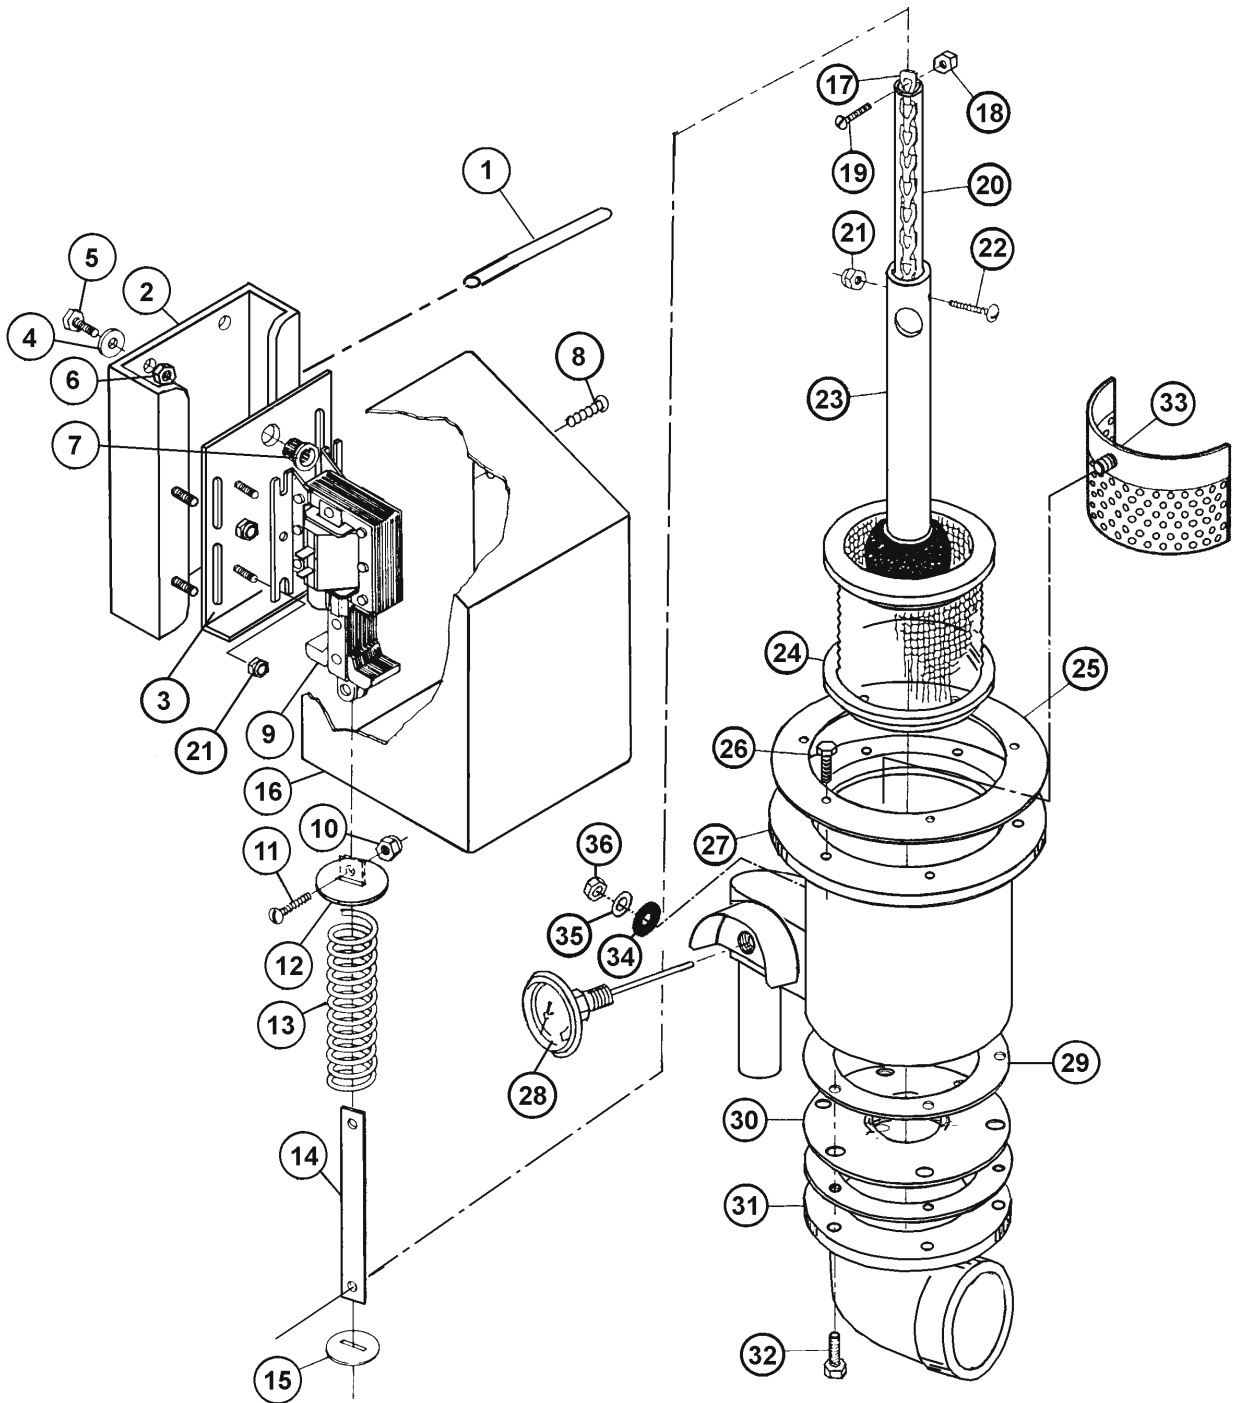

066-1700

Drain System Assembly LH
5-AG-S

American Dish Service

Ref. No.	Part No.	No. Req.	Description
1	084-6607	1	Conduit, 3/8" Dia. X 5"
2	085-6620	1	Solenoid Base, 5-AG-S, LH
3	085-6622	1	Front Plate, Solenoid Base
4	098-2404	10	Washer, 1/4", SS
5	098-1423	4	Bolt, HH, SS, 1/4-20 x 1/2"
6	098-2507	4	Locknut, SS, 1/4-20
7	091-4005	1	Grommet, Plastic
8	098-1413	2	Bolt, 1/4-20 x 3/8", TH, SS
9	091-2001	1	Solenoid, Drain
10	098-2201	1	Locknut, 8-32, SS, Hex
11	098-1205	1	Screw, RH, SS, 8-32 x 5/8"
12	086-6607	1	1-1/16 Slotted Washer (Large)
13	098-3001	1	Spring, Drain Solenoid, Outside Sump
14	086-6605	1	Link, Drain Solenoid
15	086-6606	1	1-5/16 Slotted Washer (Small)
16	085-6612	1	Cover, Drain Solenoid
17	089-6610	1	Chain, Make From 098-9001
18	098-2201	1	Locknut, 8-32, SS
19	098-1205	1	Screw, RH, SS, 8-32 x 5/8
20	084-6622	1	Chain Cover, Make From 093-1012
21	098-2301	5	Locknut, SS, 10-32
22	098-1311	1	Screw, 10-32 x 1 3/8", RH, SS
23	081-6601	1	Drain Plug Assembly, Outside Sump
Rep.	084-6608		Drain Tube (Replacement Part)
Rep.	083-6601		Drain Ball (Replacement Part), 1 1/2"
24	085-6602	1	Screen Sump
24	089-6601	1	Sump Gasket
26	098-1423	6	Bolt, 1/4-20 x 1/2", HH, SS
27	085-6204	1	Sump Assembly With Tail Piece
28	099-1001	1	Temperature Gauge
29	089-6602	2	Drain Elbow Gasket
30	086-6601	1	Drain Seat, 1 1/2"
31	085-6199	1	Drain Elbow Weldment
32	098-1508	6	Bolt, 5/16-18 x 5/8", HH, SS
33	085-6160	1	Drain Screen, Secondary (To Protect The Pump)